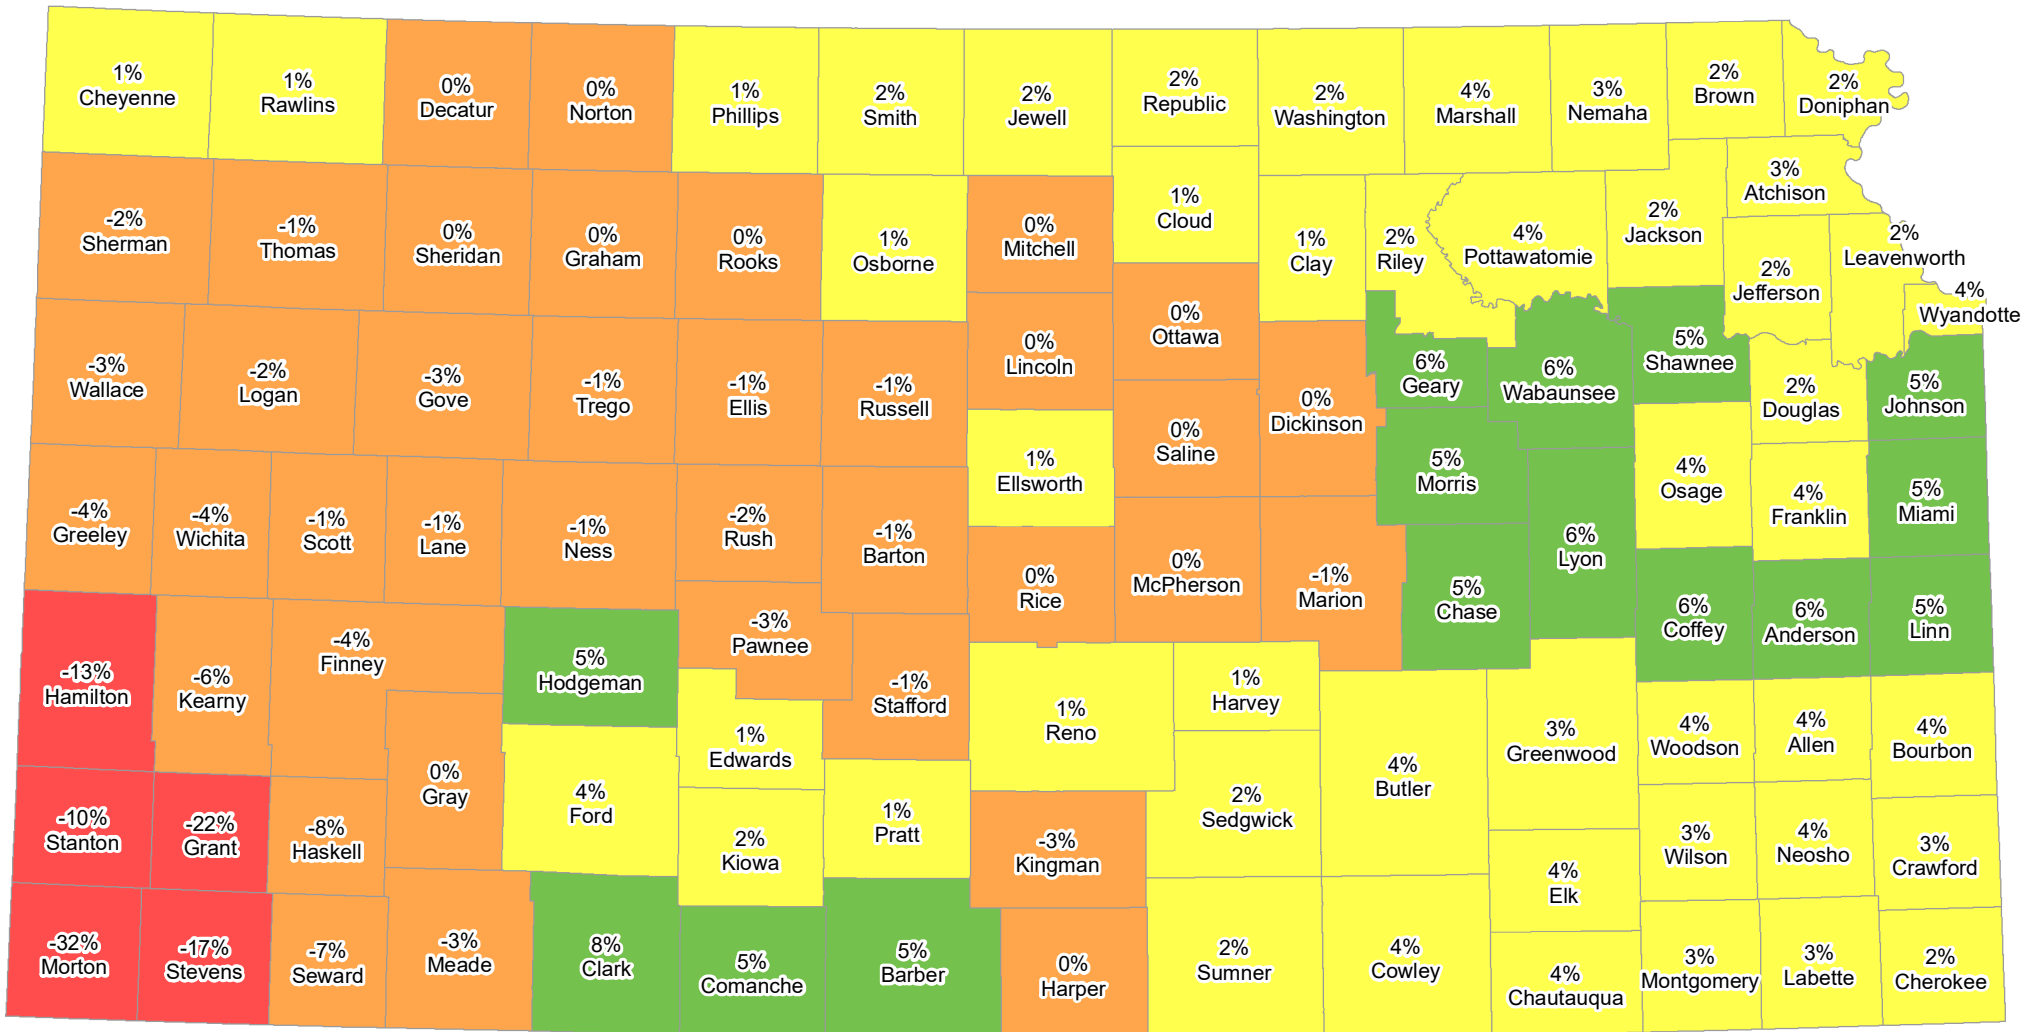

Agricultural Land Values Change from 2020 to 2021

The data used in this map comes from the Property Valuation Division - Kansas Dept of Revenue

% Change

(# of Counties)

February 17th, 2021